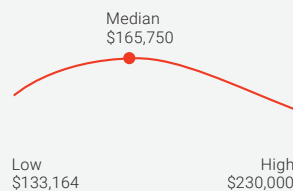

### Doctor Salary

**\$165,750** /Around

Based on 58 salaries

The average **Doctor** salary in **Australia** is **\$165,750** per year or **\$85** per hour. Entry level positions start at **\$164,133** per year, while most experienced workers make up to **\$234,000** per year.